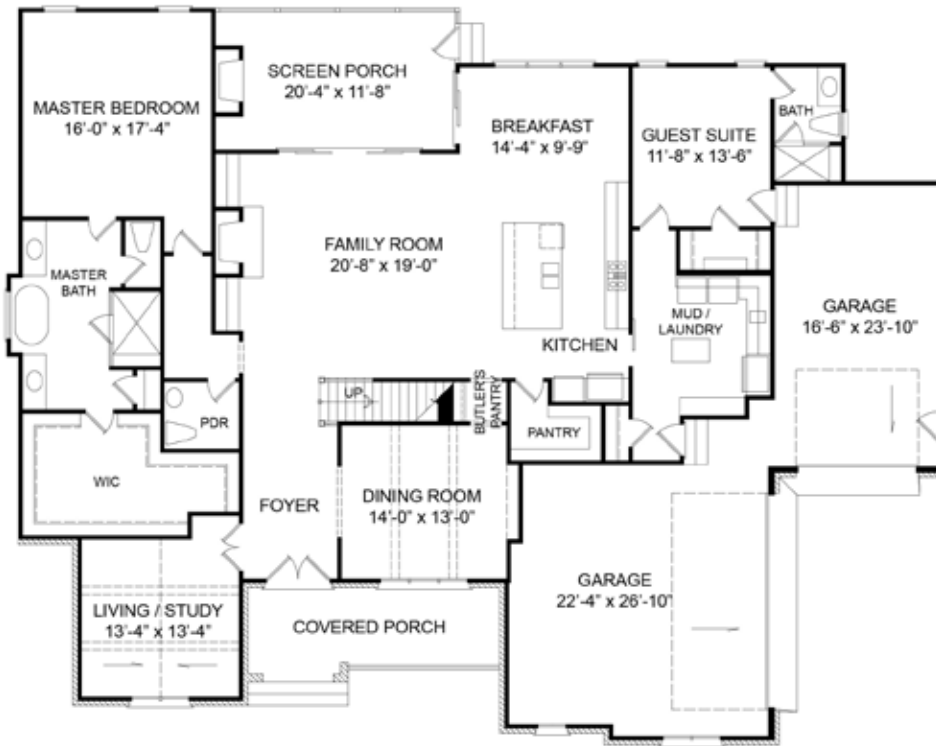

FIRST FLOOR

SECOND FLOOR

Poythress Homes
Homesite 112 - 4,205 SF
1225 Montvale Ridge Drive • Cary, NC 27519