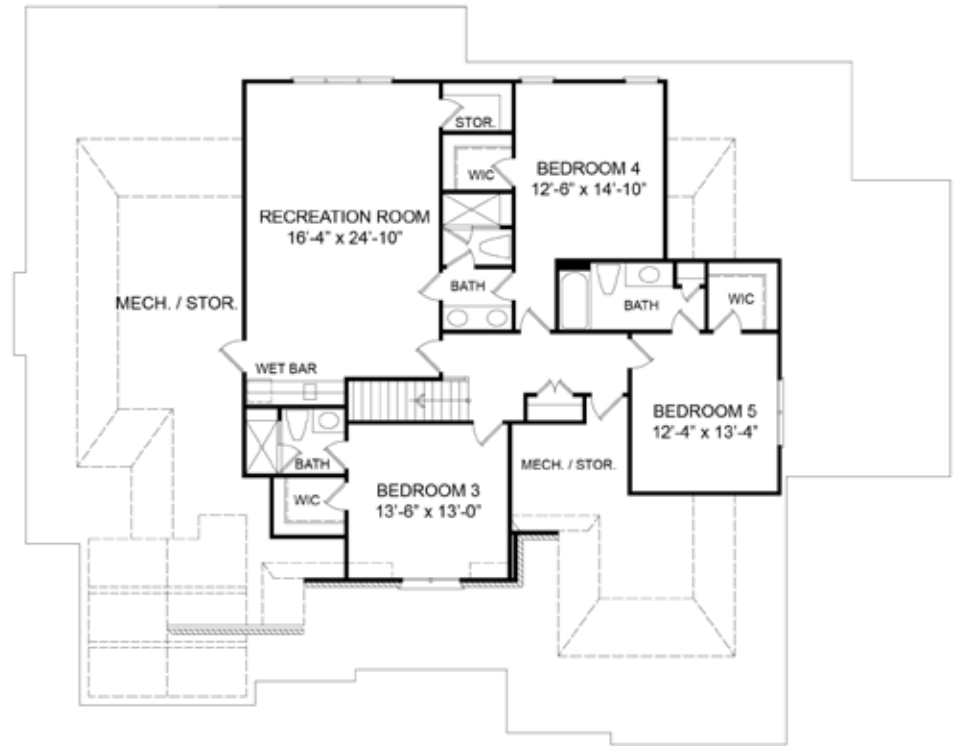

FIRST FLOOR

SECOND FLOOR

Poythress Homes
Homesite 112 - 4,205 SF
1225 Montvale Ridge Drive • Cary, NC 27519